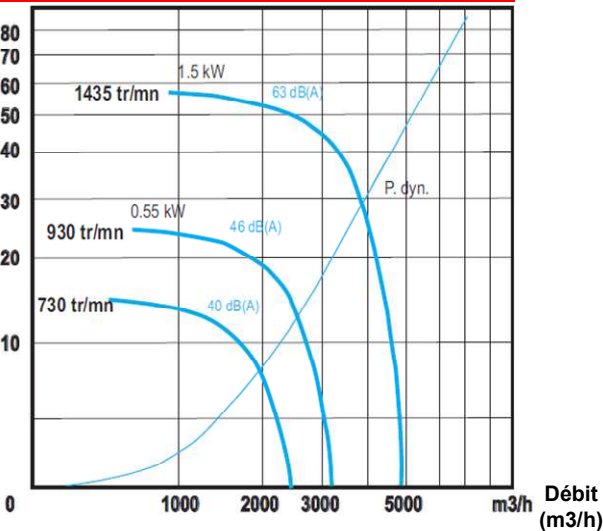

Courbes sélection

ASP15 – raccordement Ø 125

ASP14-16 – raccordement Ø 160

ASP20 – raccordement Ø 160

ASP25 – raccordement Ø 200

ASP30 – raccordement Ø 250

ASP35 – raccordement Ø 315