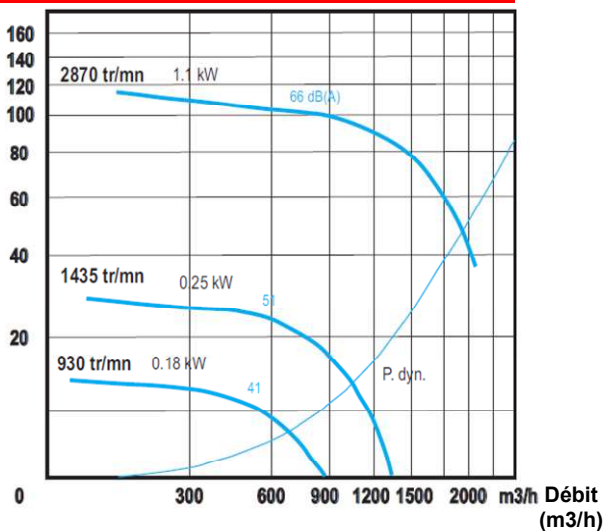

Courbes sélection

ASP15 – raccordement Ø 125

ASP14-16 – raccordement Ø 160

ASP20 – raccordement Ø 160

ASP25 – raccordement Ø 200

ASP30 – raccordement Ø 250

ASP35 – raccordement Ø 315