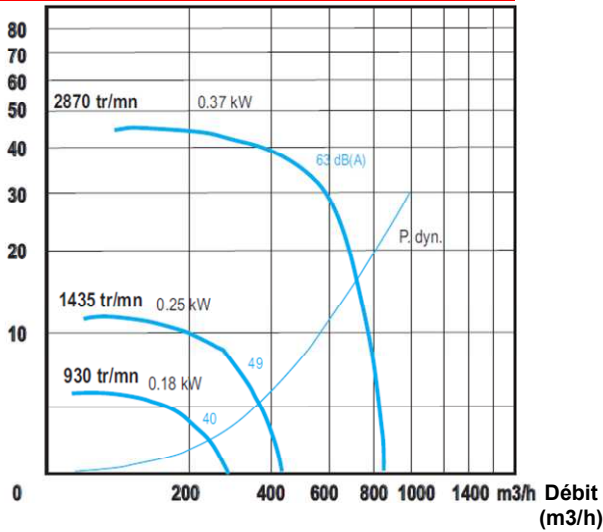

Courbes sélection

ASP15 – raccordement Ø 125

ASP14-16 – raccordement Ø 160

ASP20 – raccordement Ø 160

ASP25 – raccordement Ø 200

ASP30 – raccordement Ø 250

ASP35 – raccordement Ø 315