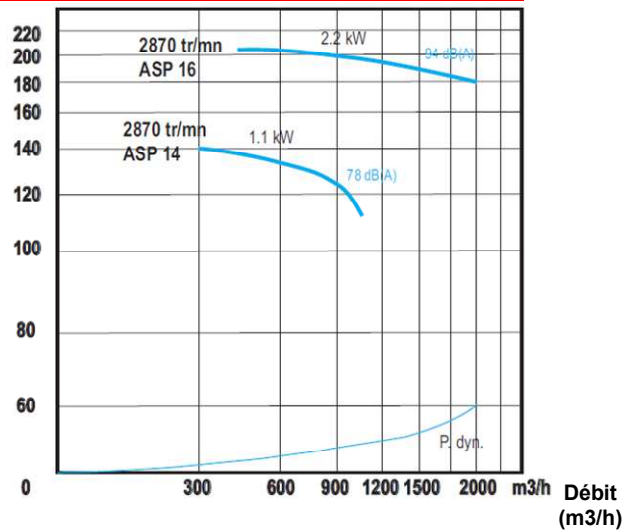

Courbes sélection

ASP15 – raccordement Ø 125

ASP14-16 – raccordement Ø 160

ASP20 – raccordement Ø 160

ASP25 – raccordement Ø 200

ASP30 – raccordement Ø 250

ASP35 – raccordement Ø 315