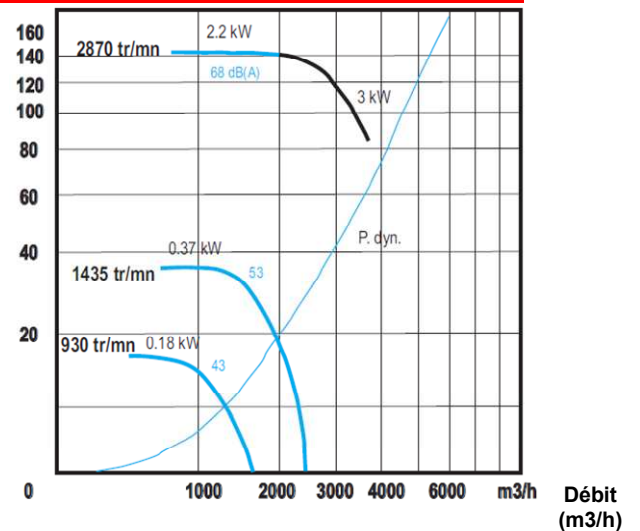

Courbes sélection

ASP15 – raccordement Ø 125

ASP14-16 – raccordement Ø 160

ASP20 – raccordement Ø 160

ASP25 – raccordement Ø 200

ASP30 – raccordement Ø 250

ASP35 – raccordement Ø 315